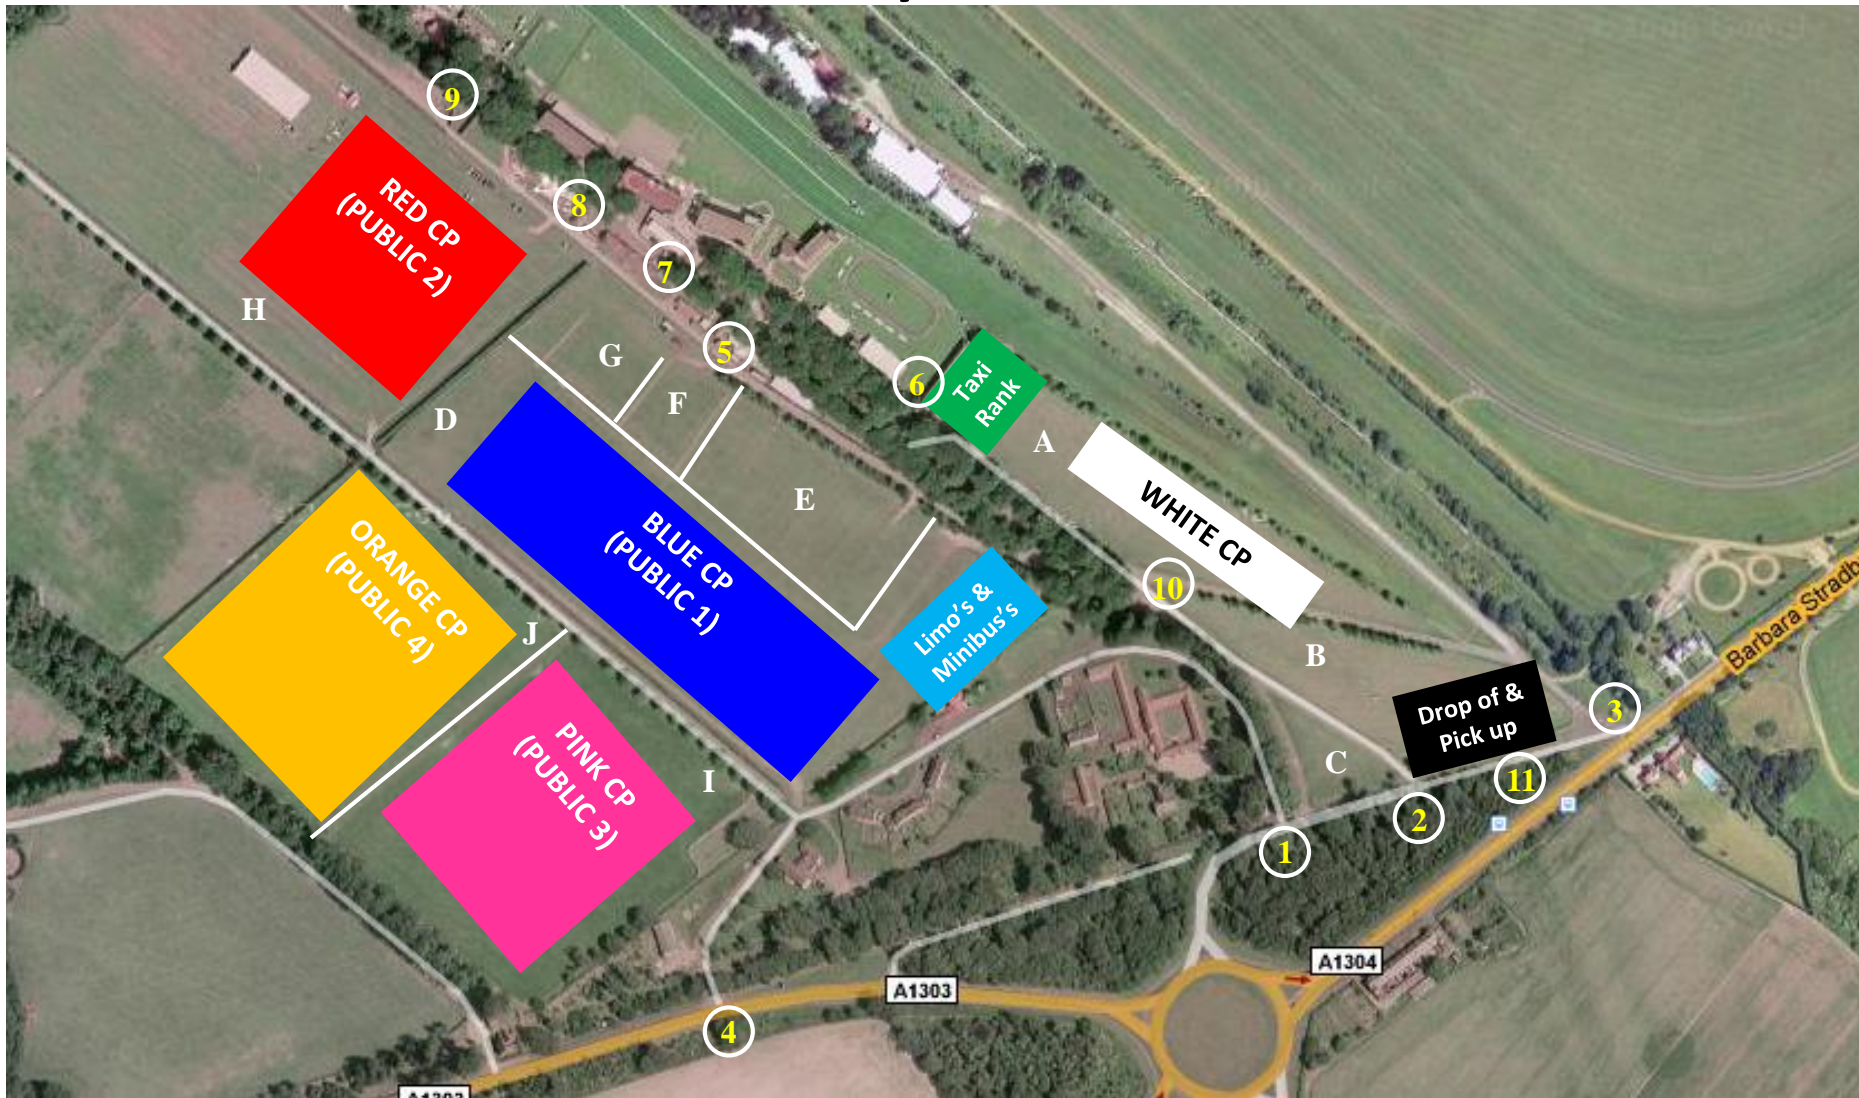

Newmarket July Course Car Parks

A = Members (White CP)
 B = Members (White CP)
 C = Members (White CP)
 D = Public 1 (Blue CP)
 E = Premier £5
 F = Officials / Disabled

G = Press / Jockeys
 H = Coach / Public 2 / Staff (Red CP)
 I = Coach / Public 3 Overflow (Red CP)
 J = Coach / Public 4 Overflow (Orange CP)

1 = Gate 1
 2 = Gate 2
 3 = Gate 3
 4 = Gate 4
 5 = Medical Room

6 = Premier 1 Entrance
 7 = Premier 2 Entrance
 8 = G&P Entrance
 9 = Family Encl. Entrance
 10 = Shuttle (drop off / pick up)
 11 = Shuttle (Cambridge / Bury / Royston)